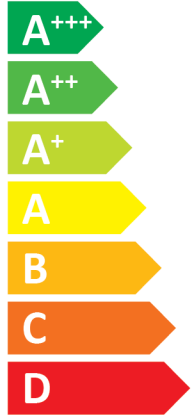

**ENERG**  
енергия · ενέργεια

Y IJA  
IE IA

**CTC**

II CTC GS 606

**A++**

**A**

Two icons of a house with sound waves. The top icon is labeled **41 dB**. The bottom icon is labeled **— dB**.

A legend box containing three entries, each with a blue square and the text **6 kW**.

2019

811/2013

**ENERG**  
енергия · ενέργεια

**CTC**

II CTC GS 608

**A++**

**A**

Two icons of a house with sound waves. The top icon is labeled **39 dB**. The bottom icon is labeled **— dB**.

A legend with three colored squares and their corresponding power outputs: a dark blue square for **8 kW**, a medium blue square for **9 kW**, and a light blue square for **8 kW**.

2019

811/2013