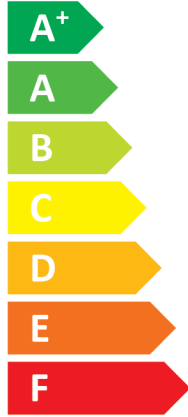

**ENERG**  
енергия · ενέργεια

Y IJA  
IE IA

**CTC**

II CTC GS 606

**A++**

**A**

Two icons of a house with sound waves. The top icon is labeled **41 dB**. The bottom icon is labeled **— dB**.

A legend box containing three entries, each with a blue square and the text **6 kW**.

2019

811/2013

**ENERG**  
енергия · ενέργεια

**CTC**

II CTC GS 608

**A++**

**A**

Two icons of a house with sound waves. The top icon is labeled **39 dB**. The bottom icon is labeled **— dB**.

A legend with three colored squares and their corresponding power outputs: a dark blue square for **8 kW**, a medium blue square for **9 kW**, and a light blue square for **8 kW**.

2019

811/2013