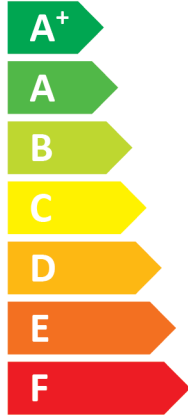

**ENERG**  
енергия · ενέργεια

Y IJA  
IE IA

**CTC**

II CTC GSi 608

**A+++**

**A**

Two icons representing sound power level. The top icon shows a house with a speaker and the text "34 dB". The bottom icon shows a house with a speaker and the text "— dB".

A legend for power consumption, consisting of three blue squares of different shades, each followed by the text "7 kW".

2019

811/2013

**ENERG**  
енергия · ενέργεια

II CTC GSi 612

A+++

A+++

A+

Two icons showing sound power levels. The top icon shows a radiator with a speaker symbol and the text "42 dB". The bottom icon shows a tap with a speaker symbol and the text "— dB".

A legend for power consumption, consisting of three colored squares with corresponding text: a dark blue square for "16 kW", a medium blue square for "16 kW", and a light blue square for "16 kW".