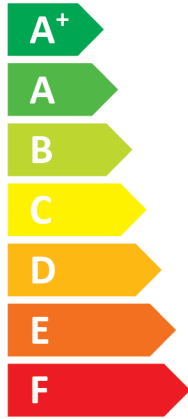

A

Two icons showing sound power levels. The top icon shows a radiator with a speaker symbol and the text "42 dB". The bottom icon shows a tap with a speaker symbol and the text "— dB".