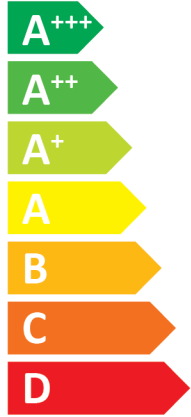

**ENERG**  
енергия · ενέργεια

Y IJA  
IE IA

**CTC**

II CTC GSi 608

**A+++**

**A**

Two icons representing sound power level. The top icon shows a house with a speaker and the text "34 dB". The bottom icon shows a house with a speaker and the text "— dB".

A legend for power consumption, consisting of three blue squares of different shades, each followed by the text "7 kW".

2019

811/2013

**ENERG**  
енергия · ενέργεια

II CTC GSi 612

A+++

A+++

A+

Two icons showing sound power levels. The top icon shows a radiator with a speaker symbol and the text "42 dB". The bottom icon shows a tap with a speaker symbol and the text "— dB".

A legend for power consumption, consisting of three colored squares with corresponding text: a dark blue square for "16 kW", a medium blue square for "16 kW", and a light blue square for "16 kW".