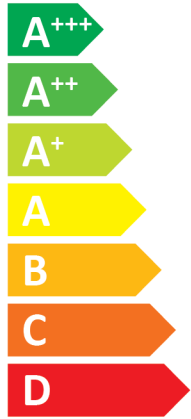

ENERG
енергия · ενέργεια

II CTC GSi 616

A+++